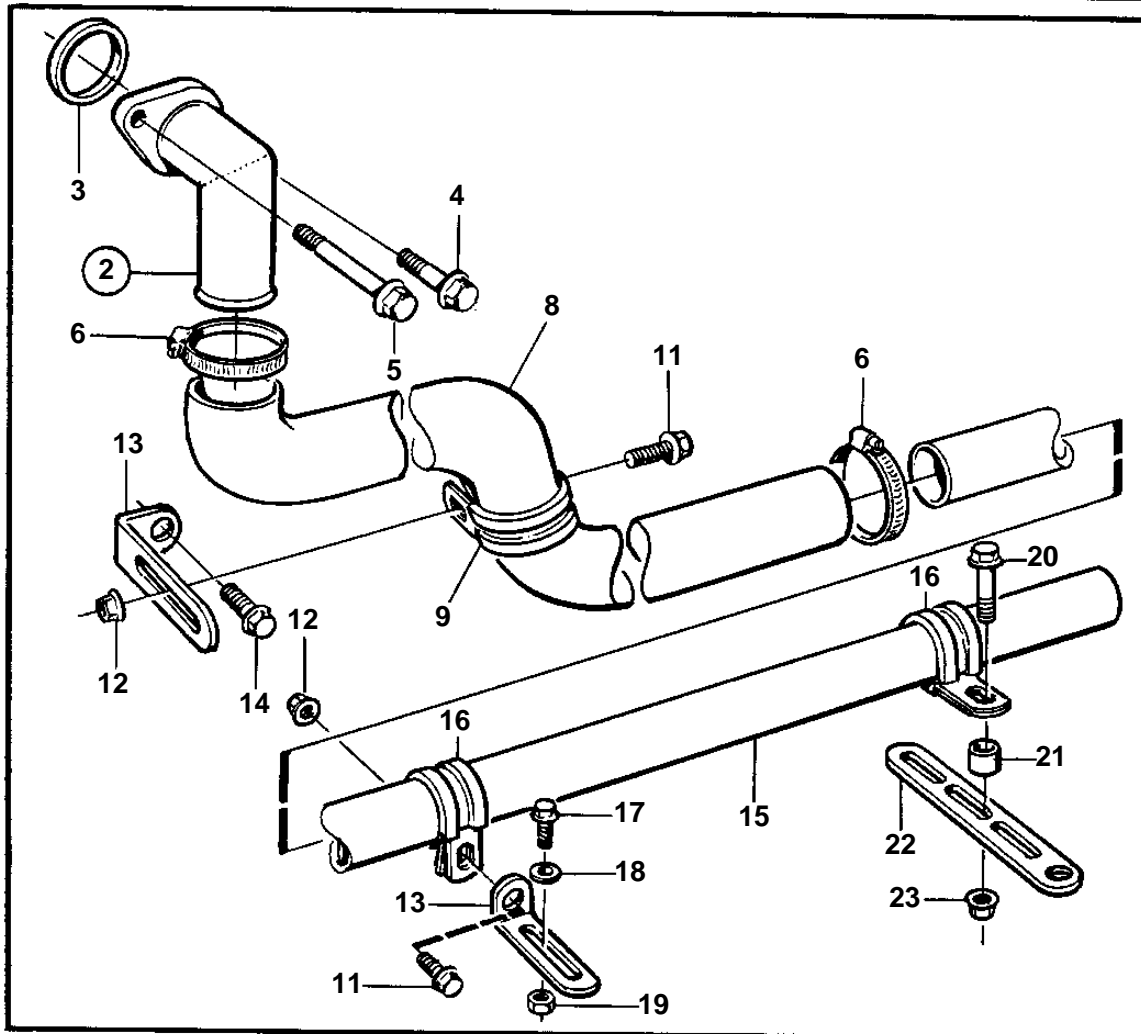

TAD1630V, TWD1630V

15827

TAD1630V, TWD1630V

REF	PART NO.	QTY	DESCRIPTION	NOTES
2	1556486	1	Breather pipe	
3	421158	1	· Sealing ring	
4	945444	1	Flange screw	
5	973924	1	Flange screw	
6	943476	2	Hose clamp	
8	942707	X	Rubber hose	L=1200mm
9	952641	1	Clamp	
11	946544	2	Flange screw	
12	945407	3	Flange nut	
13	965542	2	Bracket	(965555)
14	946440	1	Flange screw	
15	3825326	1	Tube	
16	952637	2	Clamp	
17	946440	1	Flange screw	
18	960142	1	Washer	
19	945408	1	Flange nut	
20	965212	1	Screw	
21	846339	1	Spacer sleeve	
22	965545	1	Bracket	
23	945407	1	Flange nut	