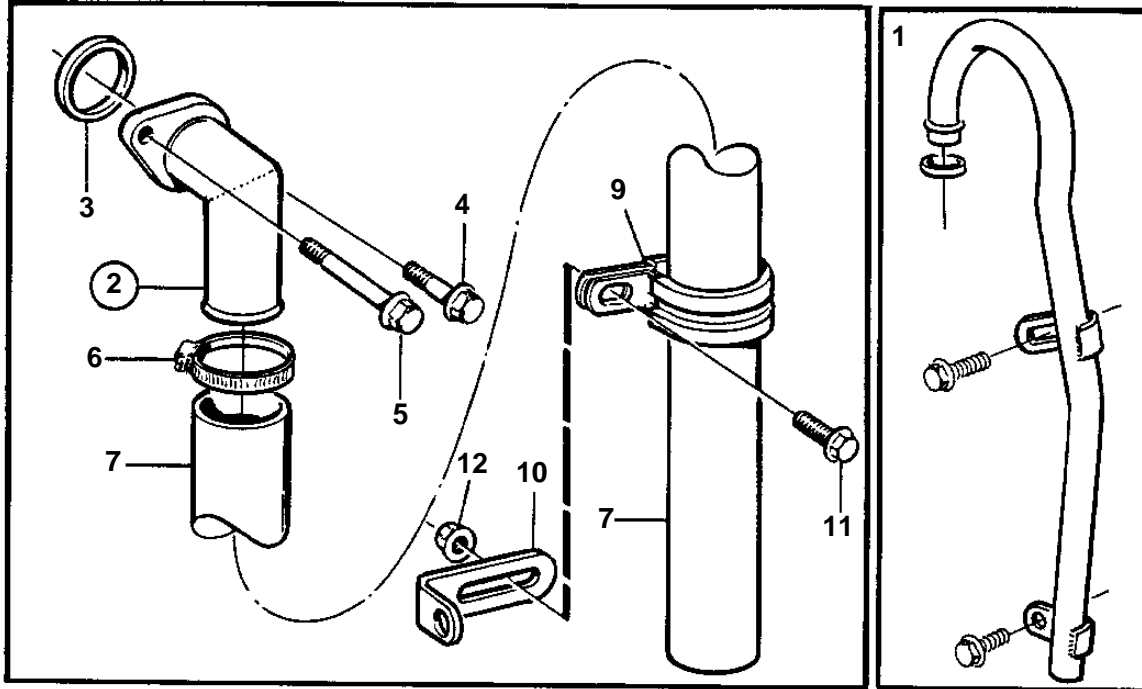

TAD1630V, TWD1630V

15827

TAD1630V, TWD1630V

REF	PART NO.	QTY	DESCRIPTION	NOTES
2	1556486	1	Breather pipe	
3	421158	1	· Sealing ring	
4	945444	1	Flange screw	
5	973924	1	Flange screw	
6	943476	2	Hose clamp	
8	942707	X	Rubber hose	L=1200mm
9	952641	1	Clamp	
11	946544	2	Flange screw	
12	945407	3	Flange nut	
13	965542	2	Bracket	(965555)
14	946440	1	Flange screw	
15	3825326	1	Tube	
16	952637	2	Clamp	
17	946440	1	Flange screw	
18	960142	1	Washer	
19	945408	1	Flange nut	
20	965212	1	Screw	
21	846339	1	Spacer sleeve	
22	965545	1	Bracket	
23	945407	1	Flange nut	